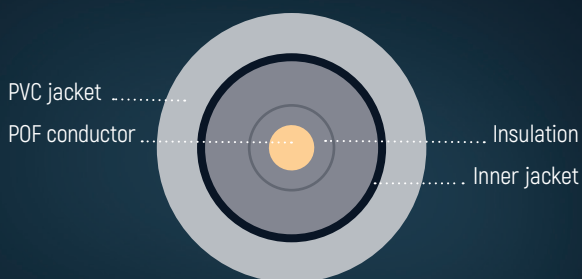

CABLE CROSS-SECTION

SUPPORTED FORMATS

AUDIO STANDARDS	Dolby Digital / Plus, Dolby TrueHD, DTS-HD Master Audio™, DVD-Audio, SA-CD

PRODUCT DATA

CABLE LENGTH	Ø INNER CONDUCTOR	Ø AUSSENMANTEL
0.5 - 15 m	1 mm	6 mm

CABLE LENGTH	RRP	Packaged unit	SKU	EAN
0.5 m	9.99 €	1/20/40	70365	4040849703652
1.0 m	12.99 €	1/20/40	70366	4040849703669
2.0 m	14.99 €	1/15/30	70368	4040849703683
3.0 m	16.99 €	1/12/24	70369	4040849703690
5.0 m	19.99 €	1/12/24	70370	4040849703706
7.5 m	24.99 €	1/10/20	70371	4040849703713
10.0 m	29.99 €	1/10/20	70372	4040849703720
15.0 m	39.99 €	1/8/16	70374	4040849703744