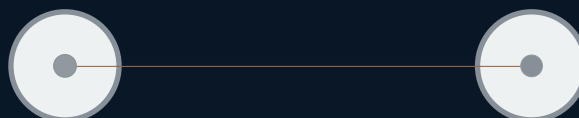

TOSLINK CABLE

SIGNAL TRANSMISSION

TRANSMISSION TYPES: digital audio signals

CIRCUIT DIAGRAM

P1 TOSLINK

P2 TOSLINK

CABLE CROSS-SECTION

SUPPORTED FORMATS