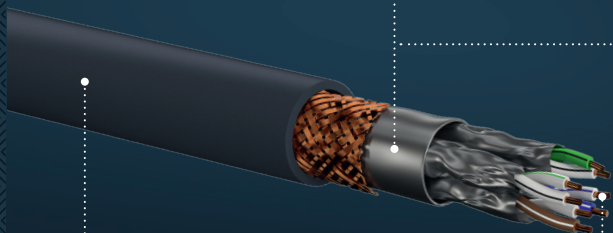

## A PLUG THAT PROTECTS AGAINST CABLE BREAKAGE

The plug of the Clicktronic DisplayPort to HDMI™ adapter cable consists of three ABS and PVC parts, making it both flexible and robust: if you, for instance, pull the cable with a jerk, it absorbs some of the energy and protects the inner conductor.

## TRIPLE SHIELDED TO AVOID FLICKERING

No flickering, even if several cables run in parallel or the smartphone is lying right next to the cable: the triple shielding consisting of aluminium foil and copper braiding intercepts interfering signals. Even with stronger electromagnetic fields.

## A FLEXIBLE AND ROBUST PVC JACKET

The robust PVC jacket protects the Clicktronic DisplayPort to HDMI™ adapter cable and keeps it flexible enough to bend around any corner – no matter how long it has spent in one position. The reason: the PVC does not absorb water, even in humid conditions. This means that the cable does not become porous.

## WITH INTEGRATED SIGNAL AMPLIFIER

The cable transmits the signals via the integrated signal amplifier without data loss, even over long distances. Important: this means it has a signal direction. Connect it so that the printed triangle points from the transmitter to the receiver, e.g. from a laptop ► to a ► screen