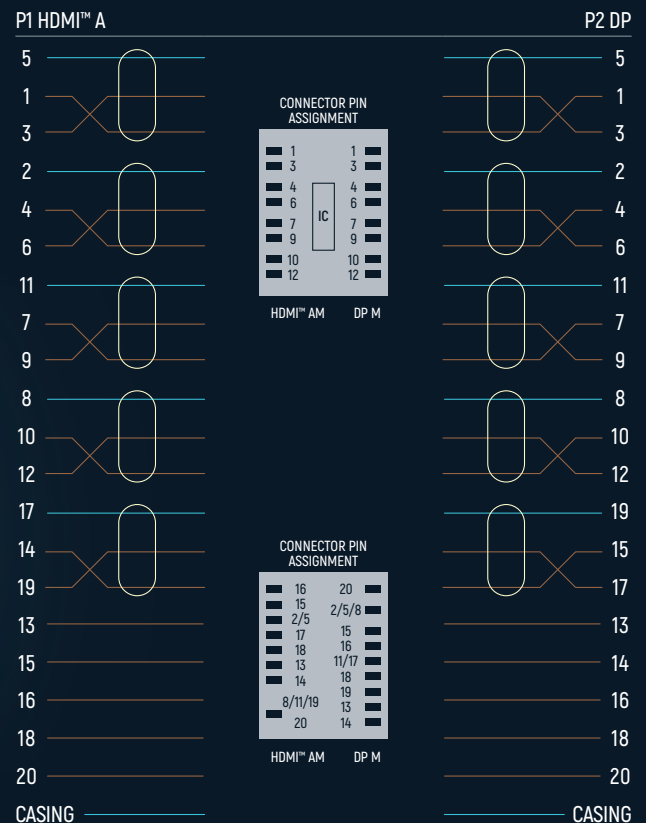

## SIGNAL TRANSMISSION

TRANSMISSION TYPES: digital audio and video signals  
 SIGNAL DIRECTION: DP to HDMI™  
 MAX. TRANSMISSION RATE (Gbit/s): 10.2 (1-10 m), 4.95 (15 m)  
 WAVE IMPEDANCE (Ω): 100

## CABLE CROSS-SECTION

## CIRCUIT DIAGRAM