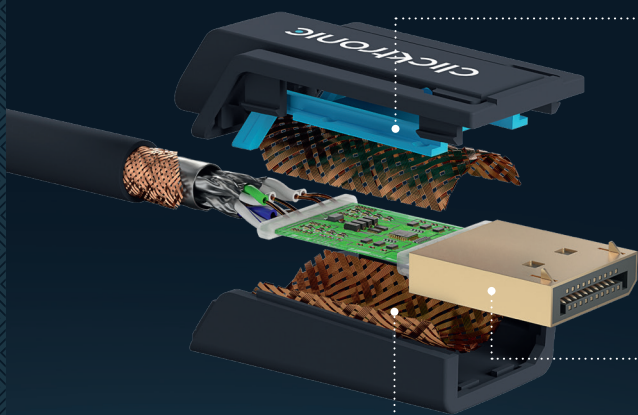

# ACTIVE DISPLAYPORT TO HDMI™ ADAPTER CABLE

Smooth images in WGH D or WUXGA over 1 to 20 metres and many years. The reason: a strong plug, gold-plated connectors and a flexible triple shielded premium cable.

## A PLUG THAT PROTECTS AGAINST CABLE BREAKAGE

The plug of the Clicktronic DisplayPort to HDMI™ adapter cable consists of three ABS and PVC parts, making it both flexible and robust: if you, for instance, pull the cable with a jerk, it absorbs some of the energy and protects the inner conductor.

## TRIPLE SHIELDED TO AVOID FLICKERING

No flickering, even if several cables run in parallel or the smartphone is lying right next to the cable: the triple shielding consisting of aluminium foil and copper braiding intercepts interfering signals. Even with stronger electromagnetic fields.

## WITH INTEGRATED SIGNAL AMPLIFIER

The cable transmits the signals via the integrated signal amplifier without data loss, even over long distances. Important: this means it has a signal direction. Connect it so that the printed triangle points from the transmitter to the receiver, e.g. from a laptop ► to a ► screen