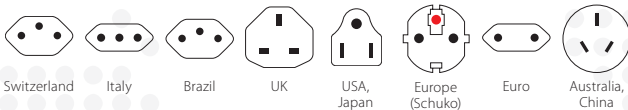

Standardfarbe

- Weiss

Combo World to South Africa

2in1 solution: South Africa and Europe – combined in a single adapter

This travel adapter ensures getting connected is easier than ever, not just in South Africa but also in all other countries with Schuko standard sockets (as predominantly found in Europe). Our SKROSS® Combo World to South Africa adapter provides global travellers with a safe, reliable and easy connection in all countries with the South African and Schuko standard, making it an ideal solution for business and leisure travellers.

Suitable for

Compatibility (Input)

Compatibility (Output)

Packaging (Retail)

Product Category

- Country Travel Adapter: Combo

Technical Specifications

- Designed in Switzerland
- Suitable for equipment with earthed & unearthed plugs (2- & 3-pole)
- Input plugs: Switzerland, Italy, Brazil, UK, USA/Japan, Europe (Schuko & 2-pole Euro), Australia/China
- Output plugs: South Africa, Europe (Schuko)
- Input voltage: 100 V – 250 V
- Max. load: 16 A
- Power rating: e.g. 100 V – 1600 W / 250 V – 4000 W
- Does not convert voltage