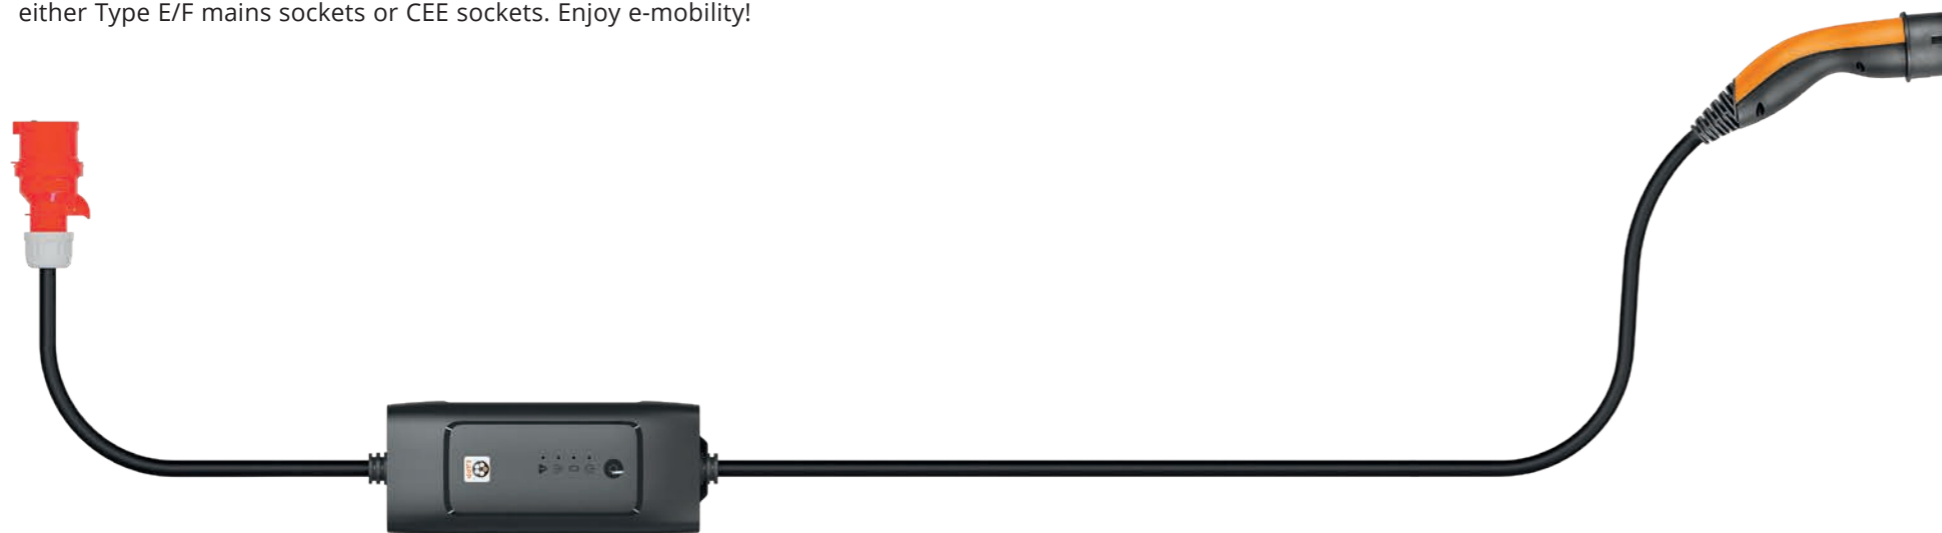

MOBILE CHARGING STATIONS

CHARGE ANYTIME AND ANYWHERE

No charging station in sight? The Mobile Charging Stations from LAPP offer you highly flexible charging options for your hybrid or electric vehicle on the road and at home – charge from either Type E/F mains sockets or CEE sockets. Enjoy e-mobility!