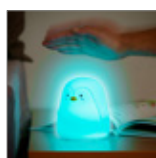

Goobay

LED Night Light "Polar Bear"

warm white light and 7 changing colours (RGB light), with 3 light modes, touch sensor and Li-ion battery (3.7 V/1200 mAh), made of soft silicone

- Colourful, portable night light for kids is the ideal companion at night and to take on trips anywhere.
- The polar bear is perfect as a sleep aid or baby night light as well as a nightstand or nursery decoration.
- Soft LED light creates a harmonious atmosphere in the home, e.g. in the bedroom or the baby's room.
- 3 light modes: 1. warm white light, 2. soft colour change between 7 nuances, 3. selected RGB colour permanently activated
- Tap on the elastic silicone bedside lamp to switch between the individual light modes by touch control.
- Wireless operation thanks to the rechargeable battery and the built-in USB-C™ port (80 cm USB-C™ to USB-A charging cable included), charge with 5 V, 1 A
- LED lamp runtime: RGB light 9 hrs., warm white light 10 hrs., charging time: 3-4 hrs.

- Colourful, portable night light for kids is the ideal companion at night and to take on trips anywhere
- The penguin is perfect as a sleep aid or baby night light as well as a nightstand or nursery decoration.
- Soft LED light creates a harmonious atmosphere in the home, e.g. in the bedroom or the baby's room.
- 3 light modes: 1. warm white light, 2. soft colour change between 7 nuances, 3. selected RGB colour permanently activated
- Tap on the elastic silicone bedside lamp to switch between the individual light modes by touch control.
- Wireless operation thanks to the rechargeable battery and the built-in USB-C™ port (80 cm USB-C™ to USB-A charging cable included), charge with 5 V, 1 A
- LED lamp runtime: RGB light 9 hrs., warm white light 10 hrs., charging time: 3-4 hrs.