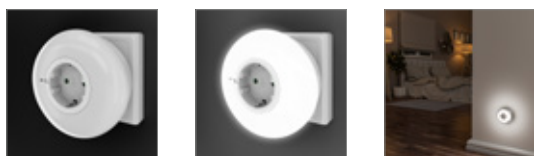

- Colourful, portable night light for kids is the ideal companion at night and to take on trips anywhere
- The unicorn is perfect as a sleep aid or baby night light as well as a nightstand or nursery decoration.
- Soft LED light creates a harmonious atmosphere in the home, e.g. in the bedroom or the baby's room.
- 3 light modes: 1. warm white light, 2. soft colour change between 7 nuances, 3. selected RGB colour permanently activated
- Tap on the elastic silicone bedside lamp to switch between the individual light modes by touch control.
- Wireless operation thanks to the rechargeable battery and the built-in USB-C™ port (80 cm USB-C™ to USB-A charging cable included), charge with 5 V, 1 A
- LED lamp runtime: RGB light 9 hrs., warm white light 10 hrs., charging time: 3-4 hrs.

61649 Retail Box

RRP 19.99 €

Goobay

Plug-in LED Night Light

with 3 operating modes (On, Off, Auto), automatic twilight sensor and safety socket (type E/F)

- Energy-efficient plug-in night light with 3 daylight white LEDs (6500 K, 0.5 W, 6 lm) and a twilight sensor that automatically switches on the lamp when the light level falls below 21 lx.
- Slightly turning the outer ring switches the LED light on and off and activates the twilight sensor (auto mode).
- Perfectly suited as an orientation light and for discreet, glare-free illumination of the hallway, bathroom, bedroom, youth room, cellar or stairs.
- The LED lamp is a pass-through socket that can be connected to another device with 250 V (AC), 16 A and max. 3680 W via the same mains socket.
- Thanks to its compact design of 82 x 82 x 72 mm, the nightlight does not cover adjacent sockets.
- For extra safety, the LED night light is equipped with finger-safe protection against accidental contact.
- The LED night lamp made of robust plastic is approved for indoor use only according to protection class IP20.