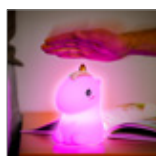

Goobay

LED Night Light "Polar Bear"

warm white light and 7 changing colours (RGB light), with 3 light modes, touch sensor and Li-ion battery (3.7 V/1200 mAh), made of soft silicone

- Colourful, portable night light for kids is the ideal companion at night and to take on trips anywhere.
- The polar bear is perfect as a sleep aid or baby night light as well as a nightstand or nursery decoration.
- Soft LED light creates a harmonious atmosphere in the home, e.g. in the bedroom or the baby's room.
- 3 light modes: 1. warm white light, 2. soft colour change between 7 nuances, 3. selected RGB colour permanently activated
- Tap on the elastic silicone bedside lamp to switch between the individual light modes by touch control.
- Wireless operation thanks to the rechargeable battery and the built-in USB-C™ port (80 cm USB-C™ to USB-A charging cable included), charge with 5 V, 1 A
- LED lamp runtime: RGB light 9 hrs., warm white light 10 hrs., charging time: 3-4 hrs.

- Colourful, portable night light for kids is the ideal companion at night and to take on trips anywhere
- The unicorn is perfect as a sleep aid or baby night light as well as a nightstand or nursery decoration.
- Soft LED light creates a harmonious atmosphere in the home, e.g. in the bedroom or the baby's room.
- 3 light modes: 1. warm white light, 2. soft colour change between 7 nuances, 3. selected RGB colour permanently activated
- Tap on the elastic silicone bedside lamp to switch between the individual light modes by touch control.
- Wireless operation thanks to the rechargeable battery and the built-in USB-C™ port (80 cm USB-C™ to USB-A charging cable included), charge with 5 V, 1 A
- LED lamp runtime: RGB light 9 hrs., warm white light 10 hrs., charging time: 3-4 hrs.