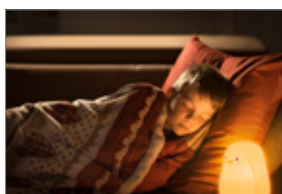

Goobay

LED Night Light "Polar Bear"

warm white light and 7 changing colours (RGB light), with 3 light modes, touch sensor and Li-ion battery (3.7 V/1200 mAh), made of soft silicone

- Colourful, portable night light for kids is the ideal companion at night and to take on trips anywhere.
- The polar bear is perfect as a sleep aid or baby night light as well as a nightstand or nursery decoration.
- Soft LED light creates a harmonious atmosphere in the home, e.g. in the bedroom or the baby's room.
- 3 light modes: 1. warm white light, 2. soft colour change between 7 nuances, 3. selected RGB colour permanently activated
- Tap on the elastic silicone bedside lamp to switch between the individual light modes by touch control.
- Wireless operation thanks to the rechargeable battery and the built-in USB-C™ port (80 cm USB-C™ to USB-A charging cable included), charge with 5 V, 1 A
- LED lamp runtime: RGB light 9 hrs., warm white light 10 hrs., charging time: 3-4 hrs.

- Colourful, portable night light for kids is the ideal companion at night and to take on trips anywhere
- The unicorn is perfect as a sleep aid or baby night light as well as a nightstand or nursery decoration.
- Soft LED light creates a harmonious atmosphere in the home, e.g. in the bedroom or the baby's room.
- 3 light modes: 1. warm white light, 2. soft colour change between 7 nuances, 3. selected RGB colour permanently activated
- Tap on the elastic silicone bedside lamp to switch between the individual light modes by touch control.
- Wireless operation thanks to the rechargeable battery and the built-in USB-C™ port (80 cm USB-C™ to USB-A charging cable included), charge with 5 V, 1 A
- LED lamp runtime: RGB light 9 hrs., warm white light 10 hrs., charging time: 3-4 hrs.