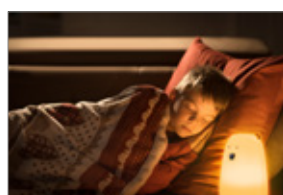

Functional night lights

For a safe environment

Goobay's durable night lights are versatile and guarantee orientation and safety in the dark: LED night lights in the shape of cute animals are the perfect sleep aid for children and babies. The touch control allows a gentle color change and thus creates a relaxing atmosphere. Energy-efficient LED nightlights for the socket, on the other hand, additionally ensure perfect orientation in your own home in the evening. There are also reliable companions outdoors - the foldable LED camping light with 4 light modes ensures brightness for all outdoor activities.

Goobay

LED Night Light "Polar Bear"

warm white light and 7 changing colours (RGB light), with 3 light modes, touch sensor and Li-ion battery (3.7 V/1200 mAh), made of soft silicone

- Colourful, portable night light for kids is the ideal companion at night and to take on trips anywhere.
- The polar bear is perfect as a sleep aid or baby night light as well as a nightstand or nursery decoration.
- Soft LED light creates a harmonious atmosphere in the home, e.g. in the bedroom or the baby's room.
- 3 light modes: 1. warm white light, 2. soft colour change between 7 nuances, 3. selected RGB colour permanently activated
- Tap on the elastic silicone bedside lamp to switch between the individual light modes by touch control.
- Wireless operation thanks to the rechargeable battery and the built-in USB-C™ port (80 cm USB-C™ to USB-A charging cable included), charge with 5 V, 1 A
- LED lamp runtime: RGB light 9 hrs., warm white light 10 hrs., charging time: 3-4 hrs.