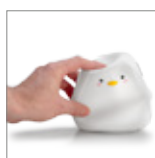

Goobay

LED Night Light "Polar Bear"

warm white light and 7 changing colours (RGB light), with 3 light modes, touch sensor and Li-ion battery (3.7 V/1200 mAh), made of soft silicone

- Colourful, portable night light for kids is the ideal companion at night and to take on trips anywhere.
- The polar bear is perfect as a sleep aid or baby night light as well as a nightstand or nursery decoration.
- Soft LED light creates a harmonious atmosphere in the home, e.g. in the bedroom or the baby's room.
- 3 light modes: 1. warm white light, 2. soft colour change between 7 nuances, 3. selected RGB colour permanently activated
- Tap on the elastic silicone bedside lamp to switch between the individual light modes by touch control.
- Wireless operation thanks to the rechargeable battery and the built-in USB-C™ port (80 cm USB-C™ to USB-A charging cable included), charge with 5 V, 1 A
- LED lamp runtime: RGB light 9 hrs., warm white light 10 hrs., charging time: 3-4 hrs.

- Colourful, portable night light for kids is the ideal companion at night and to take on trips anywhere
- The penguin is perfect as a sleep aid or baby night light as well as a nightstand or nursery decoration.
- Soft LED light creates a harmonious atmosphere in the home, e.g. in the bedroom or the baby's room.
- 3 light modes: 1. warm white light, 2. soft colour change between 7 nuances, 3. selected RGB colour permanently activated
- Tap on the elastic silicone bedside lamp to switch between the individual light modes by touch control.
- Wireless operation thanks to the rechargeable battery and the built-in USB-C™ port (80 cm USB-C™ to USB-A charging cable included), charge with 5 V, 1 A
- LED lamp runtime: RGB light 9 hrs., warm white light 10 hrs., charging time: 3-4 hrs.