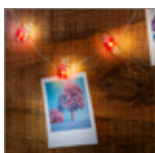

60249 Retail Box

RRP 6.99 €