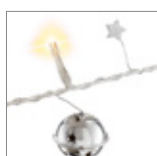

Goobay

String Light "Candy Canes" with 10 LEDs

with timer function, warm white (3000 K), battery operated

- With timer function - 6 hrs. on / 18 hrs. off, switch with 3 positions - ON / OFF / timer
- Total length 120 cm, lead 30 cm, distance between the LEDs 10 cm, transparent cable
- Battery operated (2 x AA, not included)
- IP20 - for indoor use
- Pendants made of plastic, red, transparent, approx. 2.2 x 4.1 x 0.7 cm
- Sweet, but not made of sugar: glowing candy canes create a Christmassy atmosphere indoors. Can be used anywhere - in the Christmas arrangement, in the entrance area, on the sideboard or as a table decoration

58117 Retail Box

RRP 3.99 €

Goobay

String Light "Ornaments" with 10 LEDs

with timer function, warm white (3000 K), battery operated

- With timer function - 6 hrs. on / 18 hrs. off, switch with 3 positions - ON / OFF / timer
- Total length 130 cm, lead 40 cm, distance between the LEDs 10 cm, transparent cable
- Battery operated (2 x AA, not included)
- IP20 - for indoor use
- Pendants made of metal, gold, Ø approx. 2.8 cm
- There are no limits to your imagination with this light chain.
- With its playful baubles and beautiful lighting effects, it can be used at any time of year and at any celebration - perfect for Christmas decorations, bars or wedding tables.

58119 Retail Box

RRP 4.99 €

Goobay

String Light "Bells" with 10 LEDs

with timer function, warm white (3000 K), battery operated