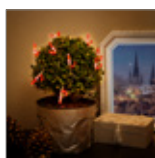

Goobay

String Light "Candy Canes" with 10 LEDs

with timer function, warm white (3000 K), battery operated

- With timer function - 6 hrs. on / 18 hrs. off, switch with 3 positions - ON / OFF / timer
- Total length 120 cm, lead 30 cm, distance between the LEDs 10 cm, transparent cable
- Battery operated (2 x AA, not included)
- IP20 - for indoor use
- Pendants made of plastic, red, transparent, approx. 2.2 x 4.1 x 0.7 cm
- Sweet, but not made of sugar: glowing candy canes create a Christmassy atmosphere indoors. Can be used anywhere - in the Christmas arrangement, in the entrance area, on the sideboard or as a table decoration

58117 Retail Box

RRP 3.99 €

Goobay

String Light "Ornaments" with 10 LEDs

with timer function, warm white (3000 K), battery operated

- With timer function - 6 hrs. on / 18 hrs. off, switch with 3 positions - ON / OFF / timer
- Total length 130 cm, lead 40 cm, distance between the LEDs 10 cm, transparent cable
- Battery operated (2 x AA, not included)
- IP20 - for indoor use
- Pendants made of metal, gold, Ø approx. 2.8 cm
- There are no limits to your imagination with this light chain.
- With its playful baubles and beautiful lighting effects, it can be used at any time of year and at any celebration - perfect for Christmas decorations, bars or wedding tables.

58119 Retail Box

RRP 4.99 €

Goobay

String Light "Bells" with 10 LEDs

with timer function, warm white (3000 K), battery operated