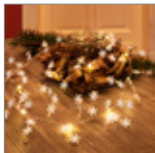

Goobay

String Light "Reindeer" with 10 LEDs, white

with timer function, warm white (3000 K), battery operated

- With timer function - 6 hrs. on / 18 hrs. off, switch with 3 positions - ON / OFF / timer
- Total length 130 cm, lead 40 cm, distance between the LEDs 10 cm, transparent cable
- Battery operated (2 x AA, not included)
- IP20 - for indoor use
- Pendants made of metal, white, approx. 5 x 6 x 1 cm
- This LED light chain is a special eye-catcher on winter and Christmas days
- The effect is emphasized by the stars punched out on both sides in the figures made of white metal, through which warm-white light falls

57945 Retail Box

RRP 5.99 €

Goobay

Silver Wire String Light "Snowflakes" with 10 LEDs

with timer function, warm white (3000 K), battery operated

- With timer function - 6 hrs. on / 18 hrs. off, switch with 3 positions - ON / OFF / timer
- Total length 130 cm, lead 40 cm, distance between the LEDs 10 cm, transparent cable
- Battery operated (2 x AA, not included)
- IP20 - for indoor use
- Snowflakes made of metal, white, approx. 2 x 2 x 0.1 cm, plastic beads Ø 0.5 cm
- With white metal snowflakes and pearls as a decorative ornament - sets an atmospheric accent in any desired place.
- Thanks to the flexible metal wire, it can be ideally integrated into vessels or Christmas decorations indoors

57948 Retail Box

RRP 5.99 €

Goobay

String Light "Christmas Tree" with 10 LEDs

with timer function, warm white (3000 K), battery operated