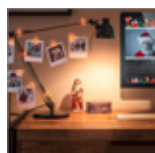

60249 Retail Box

RRP 6.99 €