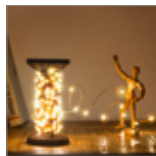

NEW

Goobay

LED Light Chain "Yarn Bobbin", small

with 3 m USB cable, 10 m fairy lights with 100 micro LEDs in warm white (2700 K) and switch (On/Off)

- warm white micro LEDs create a cosy atmosphere, either as a singular light source on the bobbin or decorated as a string of lights
- lights can be precisely draped with the help of the wire to set the scene for furniture or plants
- thanks to the simple, neutral design, the fairy lights can be used in any season
- coil base ensures a firm stand, even when the wire is unwound
- approved for indoor use due to protection class IP21
- USB cable 3 m, On/Off switch, power supply e.g. via USB-A socket adapter or power bank
- dimensions: bobbin 9.5 x 7.5 cm, 10 m wire string lights with 10 cm distance between LEDs, materials: real wood, copper wire

60341 Retail Box

RRP 16.99 €

NEW

Goobay

LED Light Chain "Yarn Bobbin", large

with 3 m USB cable, 15 m light chain with 150 micro LEDs in warm white (2700 K) and switch (On/Off)

- warm white micro LEDs create a cosy atmosphere, either as a singular light source on the bobbin or decorated as a string of lights
- lights can be precisely draped with the help of the wire to set the scene for furniture or plants
- thanks to the simple, neutral design, the fairy lights can be used in any season
- coil base ensures a firm stand, even when the wire is unwound
- approved for indoor use due to protection class IP21
- USB cable 3 m, On/Off switch, power supply e.g. via USB-A socket adapter or power bank
- dimensions: bobbin 15 x 7.5 cm, 15 m wire string lights with 10 cm distance between LEDs, materials: real wood, copper wire

60342 Retail Box

RRP 19.99 €

Goobay

Light Curtain with 300 LEDs

with remote control, timer function, 8 light modes, dimmer, USB and battery operation, warm white (3000 K)