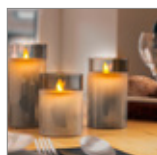

Set of 3 LED Real Wax Candles in Glass

beautiful and safe lighting solution for many areas including homes and loggias, offices or schools

- set of 3 white LED candles in golden glass in different sizes (7.5 x 10 / 12.5 / 15 cm)
- unique flame effect thanks to moving wick and candle shell made of real wax – hard to distinguish from real candles
- with timer function – 6 hrs. on/18 hrs. off, 3 position switch - ON/OFF/timer
- warm candlelight – simple, elegant and particularly safe
- battery-operated (3x AAA each, not included in delivery)
- can be used in places where real candles are too dangerous or not allowed
- note: do not expose to high temperatures and strong sunlight, otherwise the candles will melt

60380 Retail Box

UVP 24,99 €