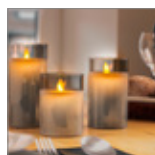

### LED Real Wax Candle in Glass, 7.5 x 10 cm

beautiful and safe lighting solution for many areas including homes and loggias, offices or schools

- white LED candle in gray glass, dimensions 7.5 x 10 cm
- unique flame effect thanks to moving wick and candle shell made of real wax – hard to distinguish from real candles
- with timer function – 6 hrs. on/18 hrs. off, 3 position switch - ON/OFF/timer
- warm candlelight – simple, elegant and particularly safe
- battery-operated (3x AAA, not included in delivery)
- can be used in places where real candles are too dangerous or not allowed
- note: do not expose to high temperatures and strong sunlight, otherwise the candles will melt