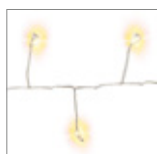

Goobay

Silver Wire Cluster String Light with 50 LEDs

with 2 light modes, warm white (3000 K), battery operated, for indoor & outdoor use (IP44)