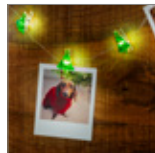

60254 Retail Box

RRP 6.99 €