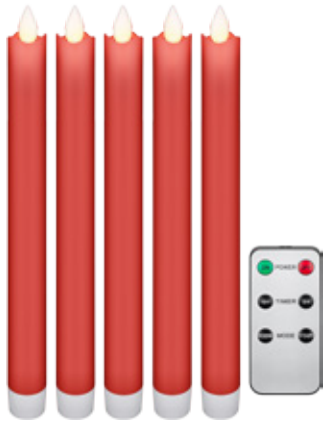

Goobay

Set of 5 red LED real wax rod candles, incl. remote control

Beautiful and safe lighting solution for many areas including homes and loggias, offices or schools

- set of 5 red LED candles (2.1 x 24 cm each)
- unique flame effect thanks to moving wick and candle shell made of real wax – hard to distinguish from real candles
- with 6-key-remote - ON / OFF, Timer 4hrs / 8hrs, flickering & steady light
- warm candlelight – simple, elegant and particularly safe
- can be used in places where real candles are too dangerous or not allowed
- battery operated - candles: 2 x AA each (10 pcs./ set, not included), remote control: 1 x CR2025 (included)
- note: do not expose to high temperatures and strong sunlight, otherwise, the candles will melt

53943 Retail Box

RRP 24.99 €