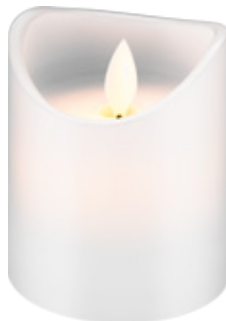

66519 Retail Box

RRP 5.99 €