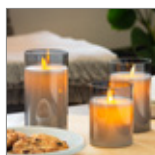

Set of 3 LED Real Wax Candles in Glass

beautiful and safe lighting solution for many areas including homes and loggias, offices or schools

- set of 3 white LED candles in golden glass in different sizes (7.5 x 10 / 12.5 / 15 cm)
- unique flame effect thanks to moving wick and candle shell made of real wax – hard to distinguish from real candles
- with timer function – 6 hrs. on/18 hrs. off, 3 position switch - ON/OFF/timer
- warm candlelight – simple, elegant and particularly safe
- battery-operated (3x AAA each, not included in delivery)
- can be used in places where real candles are too dangerous or not allowed
- note: do not expose to high temperatures and strong sunlight, otherwise the candles will melt

60380 Retail Box

UVP 24,99 €