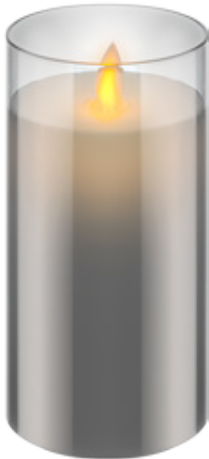

LED Real Wax Candle in Glass, 7.5 x 12.5 cm

beautiful and safe lighting solution for many areas including homes and loggias, offices or schools

- white LED candle in gray glass, dimensions 7.5 x 12.5 cm
- unique flame effect thanks to moving wick and candle shell made of real wax – hard to distinguish from real candles
- with timer function – 6 hrs. on/18 hrs. off, 3 position switch - ON/OFF/timer
- warm candlelight – simple, elegant and particularly safe
- battery-operated (3x AAA, not included in delivery)
- can be used in places where real candles are too dangerous or not allowed
- note: do not expose to high temperatures and strong sunlight, otherwise the candles will melt

60371 Retail Box

RRP 11.99 €

NEW

Goobay

LED Real Wax Candle in Glass, 7.5 x 15 cm

beautiful and safe lighting solution for many areas including homes and loggias, offices or schools

- white LED candle in gray glass, dimensions 7.5 x 15 cm
- unique flame effect thanks to moving wick and candle shell made of real wax – hard to distinguish from real candles
- with timer function – 6 hrs. on/18 hrs. off, 3 position switch - ON/OFF/timer
- warm candlelight – simple, elegant and particularly safe
- battery-operated (3x AAA, not included in delivery)
- can be used in places where real candles are too dangerous or not allowed
- note: do not expose to high temperatures and strong sunlight, otherwise the candles will melt

60372 Retail Box

RRP 14.99 €

Goobay

LED white real wax candle, 7.5 x 10 cm

beautiful and safe lighting solution for many areas including homes and loggias, offices or schools

- unique flame effect thanks to moving wick and candle shell made of real wax – hard to distinguish from real candles
- with timer function – 6 hrs. on/18 hrs. off (in the "ON" position)
- warm candlelight – simple, elegant and particularly safe
- can be used in places where real candles are too dangerous or not allowed
- battery-operated (3 x AAA, not included in delivery)
- note: do not expose to high temperatures and strong sunlight, otherwise the candle will melt