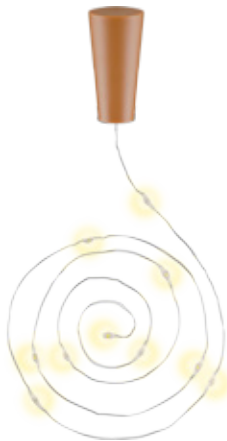

Goobay

3 x 10 LED bottle light chain, incl. timer

Atmospheric light decoration for glass bottles

- 3 bottle light chains with cork, flexible wire and 10 warm-white LEDs
- With timer function - 6 hours on / 18 hours off
- Especially designed for atmospheric and decorative lighting of glass bottles
- Suitable for indoor use (IP20)
- Battery operated (3x LR44 each, included)
- Supply line approx. 0.05 m, total length approx. 0.95 m
- Distance between the LEDs 10 cm each

57866 Retail Box 3 pcs. in cardboard box

RRP 7.99 €