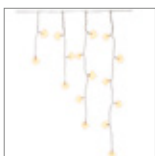

Goobay

Light Curtain with 300 LEDs

with remote control, timer function, 8 light modes, dimmer and 31 V external transformer, warm white (3000 K)

- Adapter plug with 8 modes (combination, in waves, sequential, slow glowing, chasing, slow fading, twinkle and steady light), timer 6 hrs on / 18 hrs off and memory function
- 13-button remote control for on / off, timer 6 hrs on / 18 hrs off, 8 modes and dimmer (25%, 50%, 75%, 100%), including 1x CR2025
- Total length 6.10 m, lead 5 m, distance between the strands 10 cm, distance between the LEDs 10 cm, transparent cable
- 12 strings with 25 LEDs each and 2.50 m in length
- IP44 - for indoor and outdoor use
- Input: 100-240 V (AC), 50 / 60 Hz, output: 31 V (DC), 193 mA, 6 W
- Ideal decoration for Christmas, but also for parties, weddings, and much more. The original light curtain provides the right magic light for every occasion.

57942 Retail Box

RRP **24.99 €**