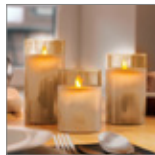

NEW

Goobay

Set of 3 LED Real Wax Candles in Glass, White

with pendant wick and timer, battery-operated (2x AA each), warm white (2700 K)

- set of 3 white LED candles in transparent glass, wrapped in hemp, sizes: 7.5 x 10/12.5/15 cm
- realistic flickering flame effect due to swinging wick and natural materials create a rustic elegance
- unique flame effect thanks to moving wick and candle shell made of real wax – hard to distinguish from real candles
- ideal as a safe decoration for living rooms, bedrooms, offices or schools and rooms where an open flame is not permitted
- with timer function - 6 hrs. on/18 hrs. off, switch with 3 positions - On/Off/Timer
- battery-operated (2x AA each, not included)
- please note: Protect from high heat and strong sunlight, otherwise the candles will melt.

60343 Retail Box

RRP 29,99 €

NEW

Goobay

Set of 3 LED Real Wax Candles in Glass

beautiful and safe lighting solution for many areas including homes and loggias, offices or schools

- set of 3 white LED candles in golden glass in different sizes (7.5 x 10 / 12.5 / 15 cm)
- unique flame effect thanks to moving wick and candle shell made of real wax – hard to distinguish from real candles
- with timer function – 6 hrs. on/18 hrs. off, 3 position switch - ON/OFF/timer
- warm candlelight – simple, elegant and particularly safe
- battery-operated (3x AAA each, not included in delivery)
- can be used in places where real candles are too dangerous or not allowed
- note: do not expose to high temperatures and strong sunlight, otherwise the candles will melt

60380 Retail Box

UVP 24,99 €

Goobay

Set of 3 LED real wax candles in glass

beautiful and safe lighting solution for many areas including homes and loggias, offices or schools