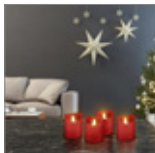

Goobay

Set of 3 LED real wax candles, white

beautiful and safe lighting solution for many areas including homes and loggias, offices, schools or old people's homes

- set of 3 white LED candles in different sizes (7.5 x 10/12.5/15 cm)
- unique flame effect thanks to moving wick and candle shell made of real wax – hard to distinguish from real candles
- with timer function – 6 hrs. on/18 hrs. off
- warm candlelight – simple, elegant and particularly safe
- can be used in places where real candles are too dangerous or not allowed
- battery-operated (3 x AAA each, not included in delivery)
- note: do not expose to high temperatures and strong sunlight, otherwise, the candles will melt

66541 Retail Box

RRP 24.99 €