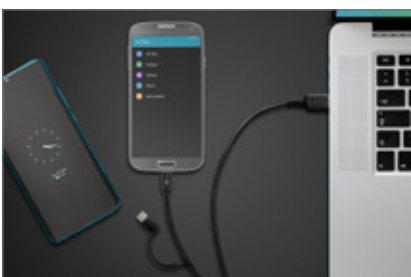

1.00 m	51709	Retail Box	RRP	14.99 €