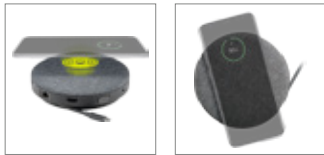

- Function: The USB-C™ Multiport Dock converts signals from USB-C™ to the most common connectors and is therefore the perfect all-in-one solution for USB-C™ devices.
- Wireless Fast Charging: Smartphones with inductive charging function are charged with up to 10 watts - suitable for all wireless charging compatible iPhones, among others.
- Power supply: 100 W Power Delivery enables charging of end devices with a very high power of up to 100 watts. Thus, for example, large notebooks, hubs or docking stations can be charged without problems.
- Video quality: The USB-C™ Multiport Dock supports up to 1920x1200@60Hz for VGA screen resolutions and up to 4k*2k@30Hz for HDMI™ Allows simultaneous use of HDMI™ & VGA.
- Network autonegotiation: RJ45 Ethernet connection supports networks with 10/100/1000 Mbps and automatically detects the maximum possible transmission speed thanks to the auto function.
- Data transmission: Integrated card reader enables reading from SD and MicroSD cards. Additionally, three USB A 3.0 ports with a super fast data transfer rate of up to 5 Gbps have been installed.
- Usage: Suitable for the MacBook, MacBook Pro, Dell XPS 13, Honor V20, iPhone, Xiaomi Air13, Huawei Mate 10 Pro, Mate 20 Pro, Huawei P30 and many other devices with USB-C™ connection.

49985 Retail Box

RRP 99.99 €