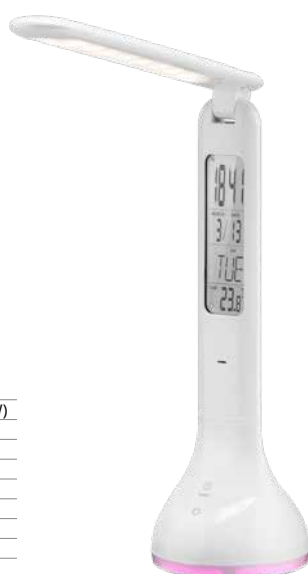

Power consumption	3 W (corresponds light bulb 24 W)
Luminous flux	220 lm
Luminous color	neutral white (3750-4250 K)
Illuminate-Type	20 x SMD 2835 LED
Operating voltage	5 V (DC)
Color rendering index	80 Ra
General service life	30.000 hrs.
Beam Angle	120°
Dimensions	108 x 108 x 400 mm

55495 Retail Box

A

Power consumption	3,5 W (corresponds light bulb 13 W)
Luminous flux	120 lm
Luminous color	neutral white (4000 K)
Illuminate-Type	16 x SMD 2835 LED
Operating voltage	5 V (DC) / 0,9 A
Color rendering index	80 Ra
Ggeneral service life	20.000 hrs.
Beam Angle	120°
Dimensions	151 x 151 x 500 mm

Goobay

LED desk lamp Base + Clip

interior lighting for a study, bedroom or office

- modern design with a base and removable clip presents two setup options
- 3-step dimmer with touch pad at the base of the lamp
- flexible lamp arm can be tilted 360°
- ideal desktop thickness for attaching the clip: 10–35 mm
- integrated 3.7 V/500 mAh lithium battery; charging time: approx. 2.5 hours; working time (brightest mode): approx. 1.5 hours
- includes 120 cm Micro USB charging cable
- ABS + PC material – durable and heat-resistant

55496 Retail Box

A+

Power consumption	4 W (corresponds light bulb 27 W)
Luminous flux	250 lm
Luminous color	neutral white (3750-4250 K)
Illuminate-Type	18 x SMD 2835 LED
Operating voltage	5 V (DC) / 0,5 A
Color rendering index	80 Ra
Ggeneral service life	30.000 hrs.
Beam Angle	120°
Dimensions	87 x 87 x 263 mm