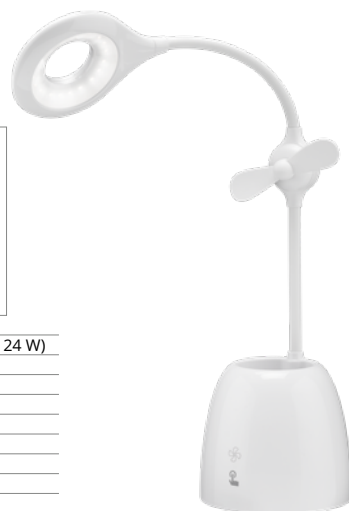

Power consumption	3 W (corresponds light bulb 24 W)
Luminous flux	220 lm
Luminous color	neutral white (3750-4250 K)
Illuminate-Type	20 x SMD 2835 LED
Operating voltage	5 V (DC)
Color rendering index	80 Ra
General service life	30.000 hrs.
Beam Angle	120°
Dimensions	108 x 108 x 400 mm

Goobay

LED desk lamp Fan + Pen Box

interior lighting for a study, children's room, bedroom or office

- trendy design with fan and pen box
- continuous dimmer with memory function and touch pad at the base of the lamp
- on/off touch pad for the fan at the base of the lamp
- flexible lamp arm can be tilted 360°
- integrated 3.7 V/1200 mAh Li-ion battery; charging time: 3-4 hours; working time (brightest mode): 2-3 hours
- includes approx. 100 cm USB charging cable
- ABS + PC material - durable and heat-resistant

55495 Retail Box

A

Power consumption	3,5 W (corresponds light bulb 13 W)
Luminous flux	120 lm
Luminous color	neutral white (4000 K)
Illuminate-Type	16 x SMD 2835 LED
Operating voltage	5 V (DC) / 0,9 A
Color rendering index	80 Ra
Ggeneral service life	20.000 hrs.
Beam Angle	120°
Dimensions	151 x 151 x 500 mm

Goobay

LED desk lamp Base + Clip

interior lighting for a study, bedroom or office

- modern design with a base and removable clip presents two setup options
- 3-step dimmer with touch pad at the base of the lamp
- flexible lamp arm can be tilted 360°
- ideal desktop thickness for attaching the clip: 10–35 mm
- integrated 3.7 V/500 mAh lithium battery; charging time: approx. 2.5 hours; working time (brightest mode): approx. 1.5 hours
- includes 120 cm Micro USB charging cable
- ABS + PC material – durable and heat-resistant